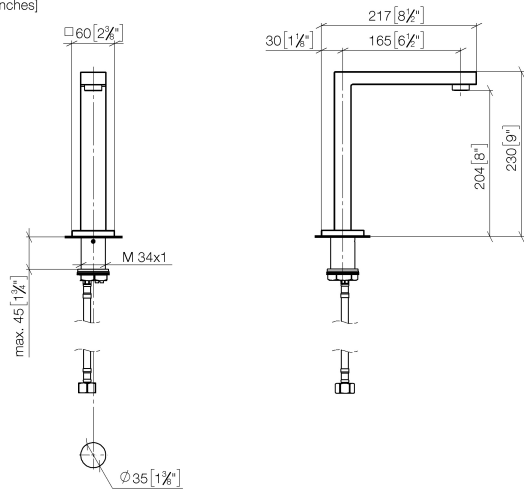

### Recommended miscellaneous

**Extension for Touchfree 500 mm -** 12 765 970 90

**SYMETRICS eSET Touchfree Basin mixer without pop-up waste without temperature setting - Chrome**

ST 010 107 5080  
mm [inches]

## SYMETRICS eSET Touchfree Basin mixer without pop-up waste without temperature setting - Chrome

---

ST 010 107 5980

- 165mm projection
- fixed spout
- circular, air-enriched flow
- height of mixer 230 mm
- height up to aerator 205 mm
- hole diameter 35 mm
- rosette 60 x 60 mm
- 2x screw-in M 10 x 1 pressure hose, leak-tested
- 1/2" connection
- max. flow 7 l/min
- lead-free

## SYMETRICS eSET Touchfree Basin mixer without pop-up waste without temperature setting - Chrome

---

ST 010 107 5980

**SYMETRICS eSET Touchfree Basin mixer without pop-up waste without temperature setting - Chrome**

ST 010 107 5080  
mm [inches]

**Flow rate chart**

**Certificates**

ETA\_18519.

LGA\_18651.

SYMETRICS eSET Touchfree Basin mixer without pop-up waste without temperature setting - Chrome

ST 010 107 5980