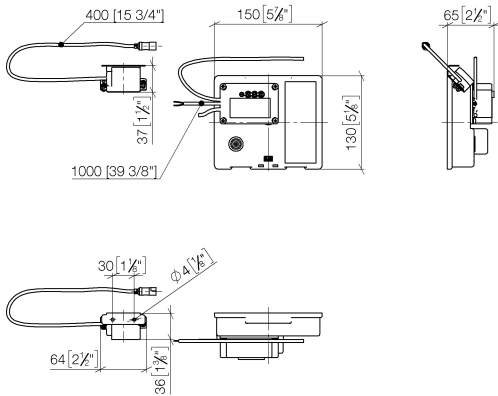

### Required miscellaneous

**eSET Touchfree Basin mixer without temperature setting for combining with wall-mounted fittings -**

- min. recess depth 90 mm
- max. recess depth 125 mm

35 743 970 90

### Required miscellaneous

**eSET Touchfree Basin mixer without temperature setting for combining with free-standing fittings -**

35 742 970 90

### Recommended miscellaneous

**Extension for Touchfree 500 mm -** 12 765 970 90

**SYMETRICS eSET Touchfree Basin mixer without pop-up waste without temperature setting - Chrome**

ST 010 107 5080  
mm [inches]

## SYMETRICS eSET Touchfree Basin mixer without pop-up waste without temperature setting - Chrome

---

ST 010 107 5980

- 165mm projection
- fixed spout
- circular, air-enriched flow
- height of mixer 230 mm
- height up to aerator 205 mm
- hole diameter 35 mm
- rosette 60 x 60 mm
- 2x screw-in M 10 x 1 pressure hose, leak-tested
- 1/2" connection
- max. flow 7 l/min
- lead-free