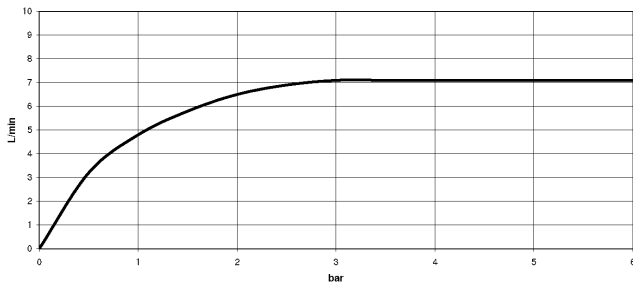

## SYMETRICS eSET Touchfree Basin mixer without pop-up waste without temperature setting - Chrome

---

ST 010 107 5980

- 165mm projection
- fixed spout
- circular, air-enriched flow
- height of mixer 230 mm
- height up to aerator 205 mm
- hole diameter 35 mm
- rosette 60 x 60 mm
- 2x screw-in M 10 x 1 pressure hose, leak-tested
- 1/2" connection
- max. flow 7 l/min
- lead-free

## SYMETRICS eSET Touchfree Basin mixer without pop-up waste without temperature setting - Chrome

---

ST 010 107 5980

**SYMETRICS eSET Touchfree Basin mixer without pop-up waste without temperature setting - Chrome**

ST 010 107 5080  
mm [inches]

**Flow rate chart**

**Certificates**

ETA\_18519.

LGA\_18651.

SYMETRICS eSET Touchfree Basin mixer without pop-up waste without temperature setting - Chrome

ST 010 107 5980