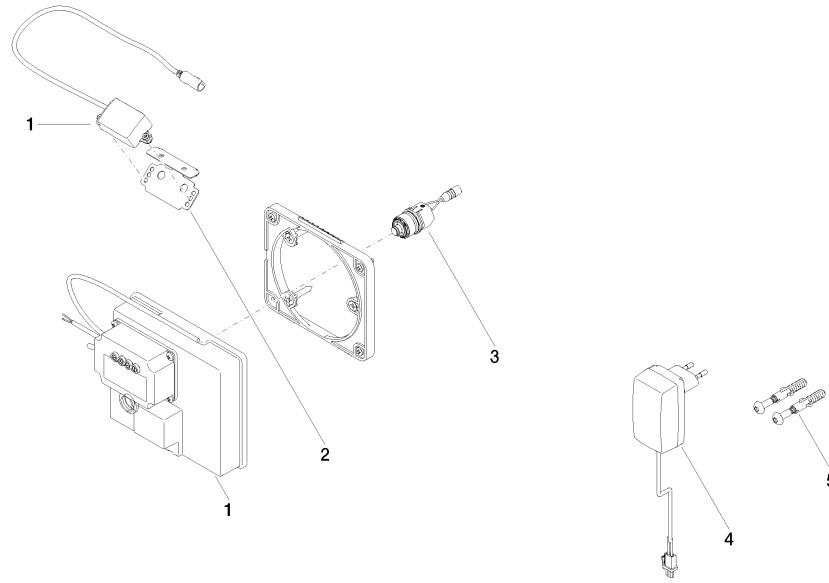

SYMETRICS eSET Touchfree Basin mixer without pop-up waste without temperature setting - Chrome

ST 010 107 5980

Spare parts list

No.	Item Number	Name	Quantity used	Delivery time
1	90 10 01 177 00 90	electronic accessories	1	2
2	90 17 20 199 00 90	holder	1	2
3	04 30 50 079 00 90	valve	1	2
4	04 10 01 050 00 90	power supply	1	60
5	04 30 31 024 01 90	fixing set	1	2